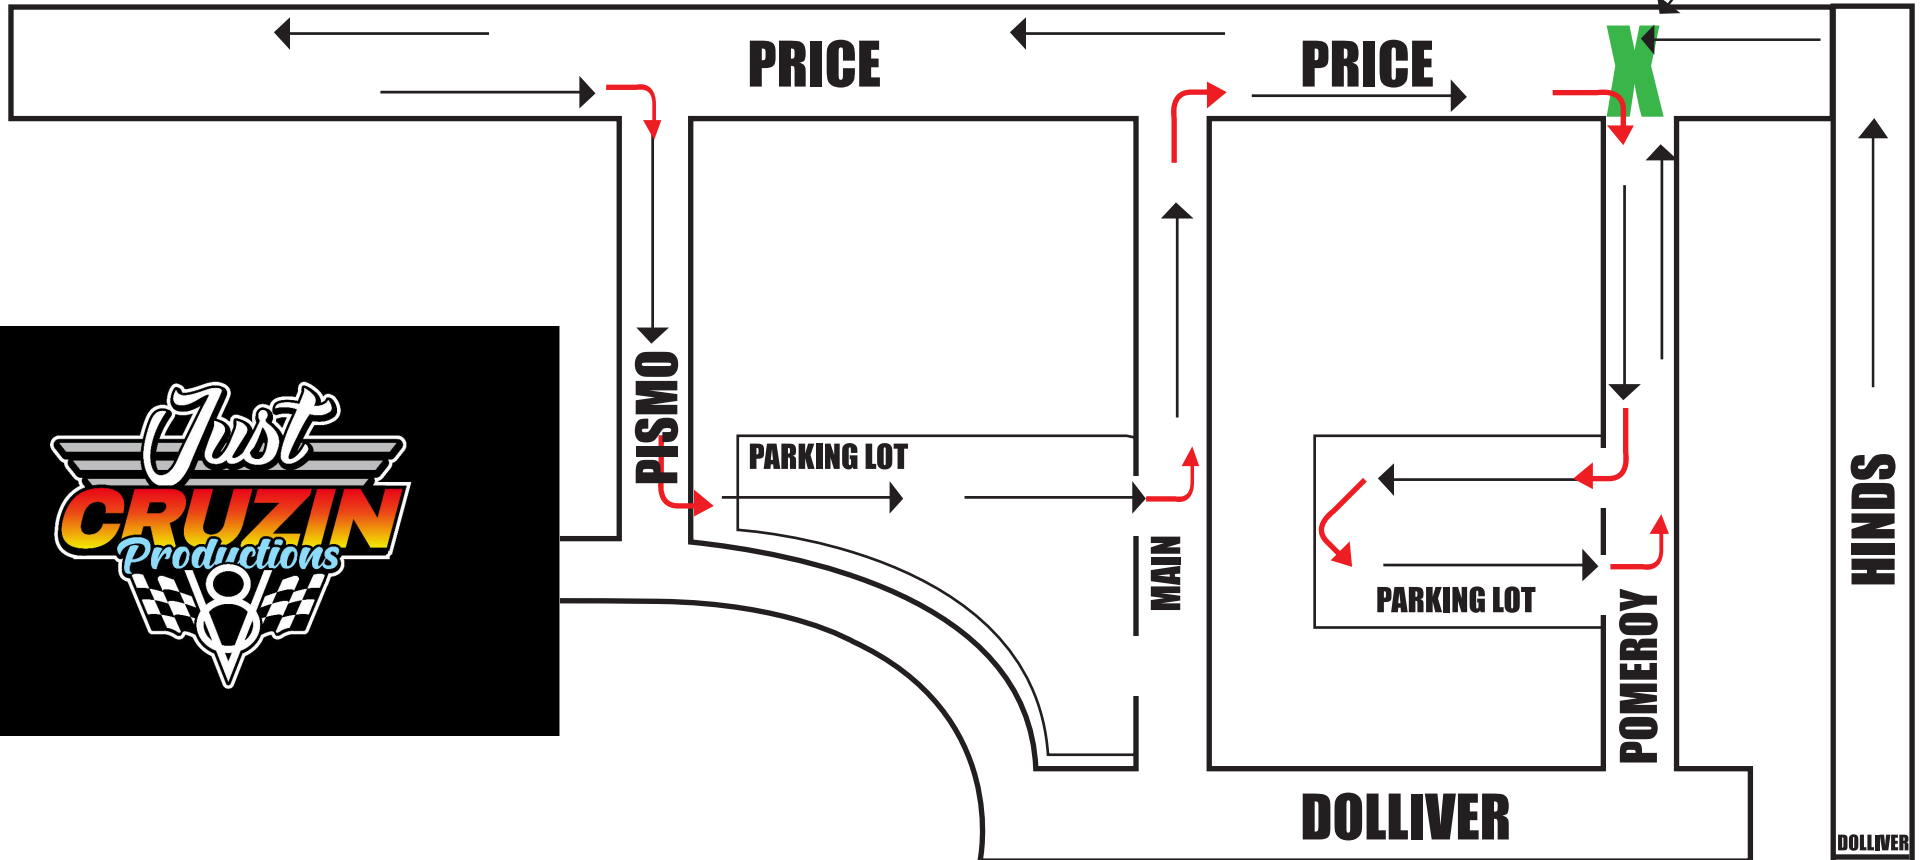

PISMO CRUISE ROUTE

May 30th, 2020. 6:00 PM

CRUISE STAGING AREA
Staging Area

2020 CRUISE ROUTE MAP

Cars with **Cruise Passes** will stage at Price & **Pomeroy**
Cruise is Saturday **May 30th, 2020** Cruise passes must be displayed in front window before staging to be permitted in the cruise. **Staging begins at 5:00pm SHARP!**

The cruise route will head north on Price make a U-Turn at Harloe It will then head South to Main turning West on Main circle into the parking lot at Main & Dolliver then back onto Main and head East. The route will then continue South on Price to Pomeroy where you will head West on Pomeroy to the parking lot at Dolliver & Pomeroy, it will circle in there and head East onto Pomeroy and then back heading North on Price. This route will be continuous for two hours circling the same direction each time