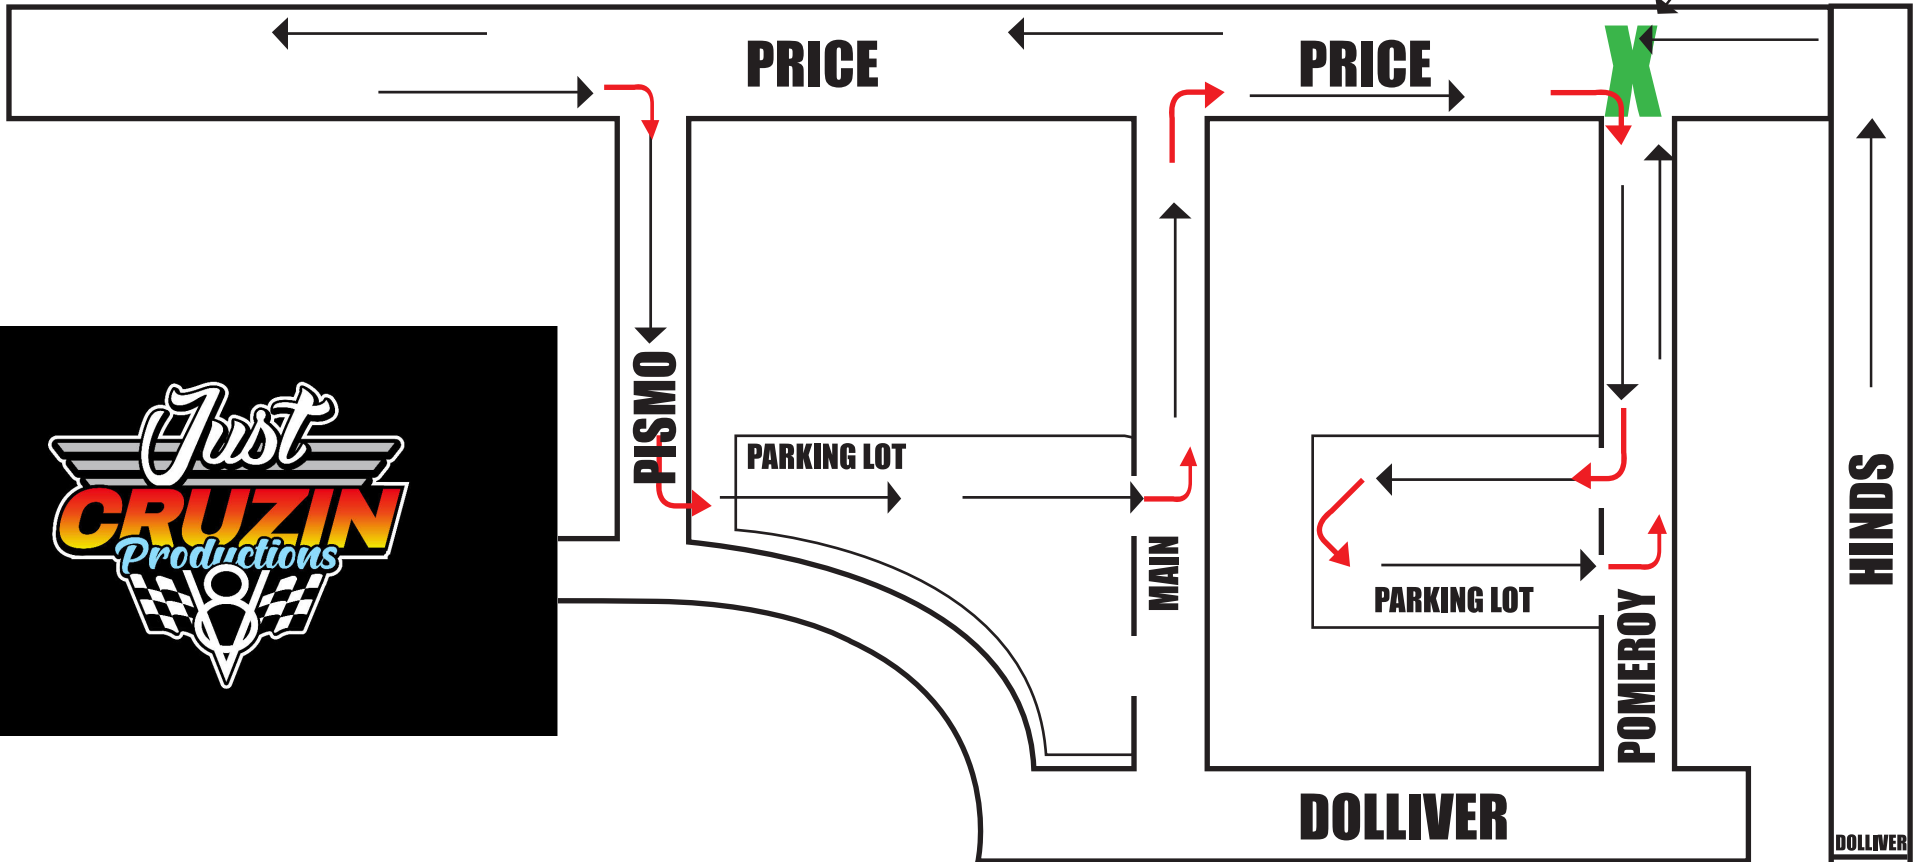

# PISMO CRUISE ROUTE

June. 5th, 2021. 6:00 PM

CRUISE STAGING AREA  
Staging Area

## 2020 CRUISE ROUTE MAP

Cars with **Cruise Passes** will stage at Price & **Pomeroy**  
Cruise is Saturday **June. 5th, 2021** Cruise passes must be displayed in front window before staging to be permitted in the cruise. **Staging begins at 5:00pm SHARP!**

The cruise route will head north on Price make a U-Turn at Harloe It will then head South to Main turning West on Main circle into the parking lot at Main & Dolliver then back onto Main and head East. The route will then continue South on Price to Pomeroy where you will head West on Pomeroy to the parking lot at Dolliver & Pomeroy, it will circle in there and head East onto Pomeroy and then back heading North on Price. This route will be continuous for two hours circling the same direction each time