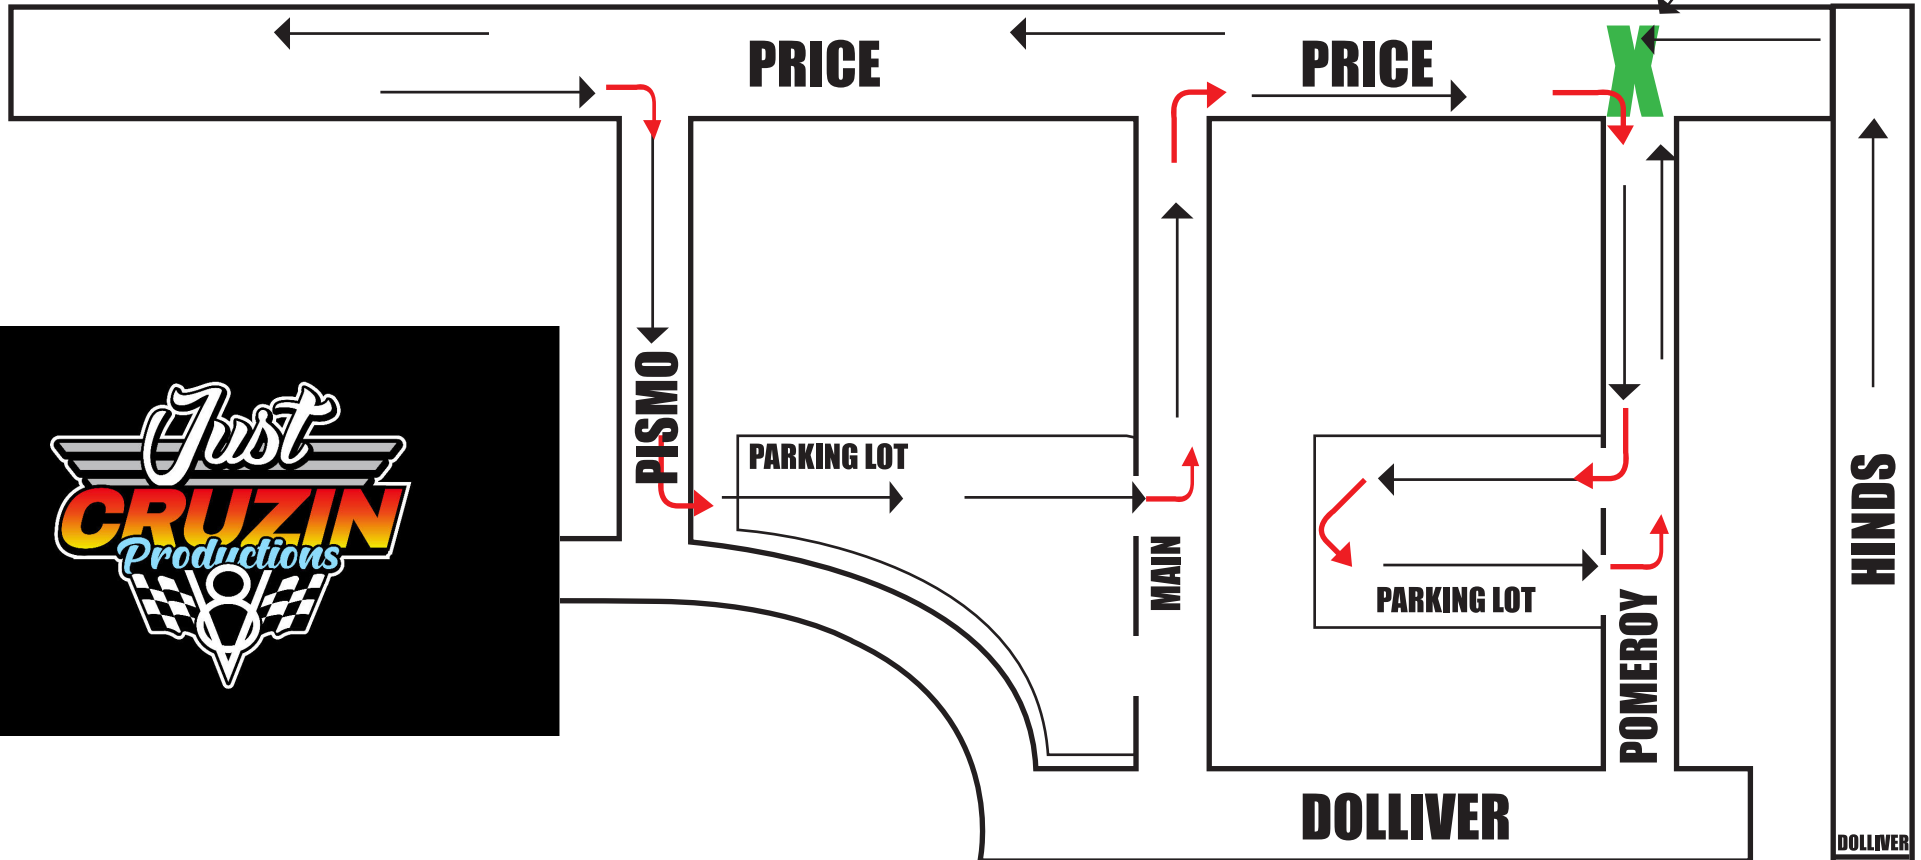

PISMO CRUISE ROUTE

Sept. 11th, 2021. 6:00 PM

CRUISE STAGING AREA
Staging Area

2021 CRUISE ROUTE MAP

Cars with **Cruise Passes** will stage at Price & **Pomeroy**
Cruise is Saturday **Sept. 11th, 2021** Cruise passes must be displayed in front window before staging to be permitted in the cruise. **Staging begins at 5:15pm SHARP!**

The cruise route will head north on Price make a U-Turn at Harloe It will then head South to Main turning West on Main circle into the parking lot at Main & Dolliver then back onto Main and head East. The route will then continue South on Price to Pomeroy where you will head West on Pomeroy to the parking lot at Dolliver & Pomeroy, it will circle in there and head East onto Pomeroy and then back heading North on Price. This route will be continuous for two hours circling the same direction each time