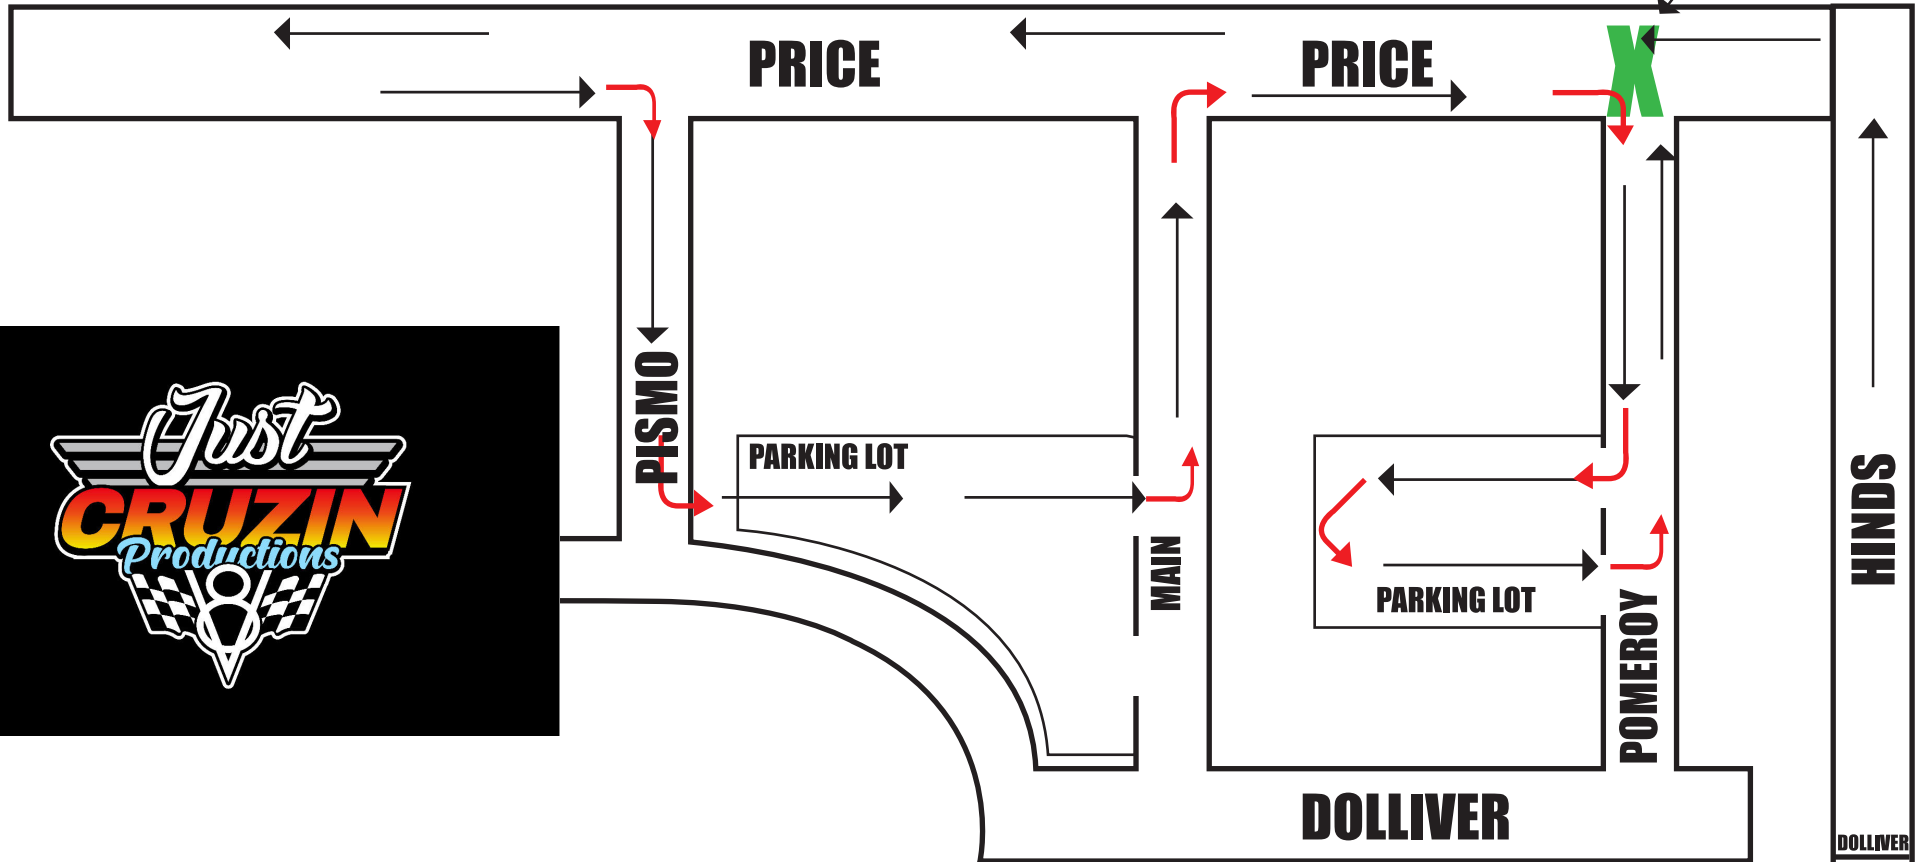

PISMO CRUISE ROUTE

June 4th, 2022. 6:00 PM

CRUISE STAGING AREA
Staging Area

2022 CRUISE ROUTE MAP

Cars with **Cruise Passes** will stage at Price & **Pomeroy**
Cruise is Saturday **Sept. 4th, 2022** Cruise passes must be displayed in front window before staging to be permitted in the cruise. **Staging begins at 5:15pm SHARP!**

The cruise route will head north on Price make a U-Turn at Harloe It will then head South to Main turning West on Main circle into the parking lot at Main & Dolliver then back onto Main and head East. The route will then continue South on Price to Pomeroy where you will head West on Pomeroy to the parking lot at Dolliver & Pomeroy, it will circle in there and head East onto Pomeroy and then back heading North on Price. This route will be continuous for two hours circling the same direction each time