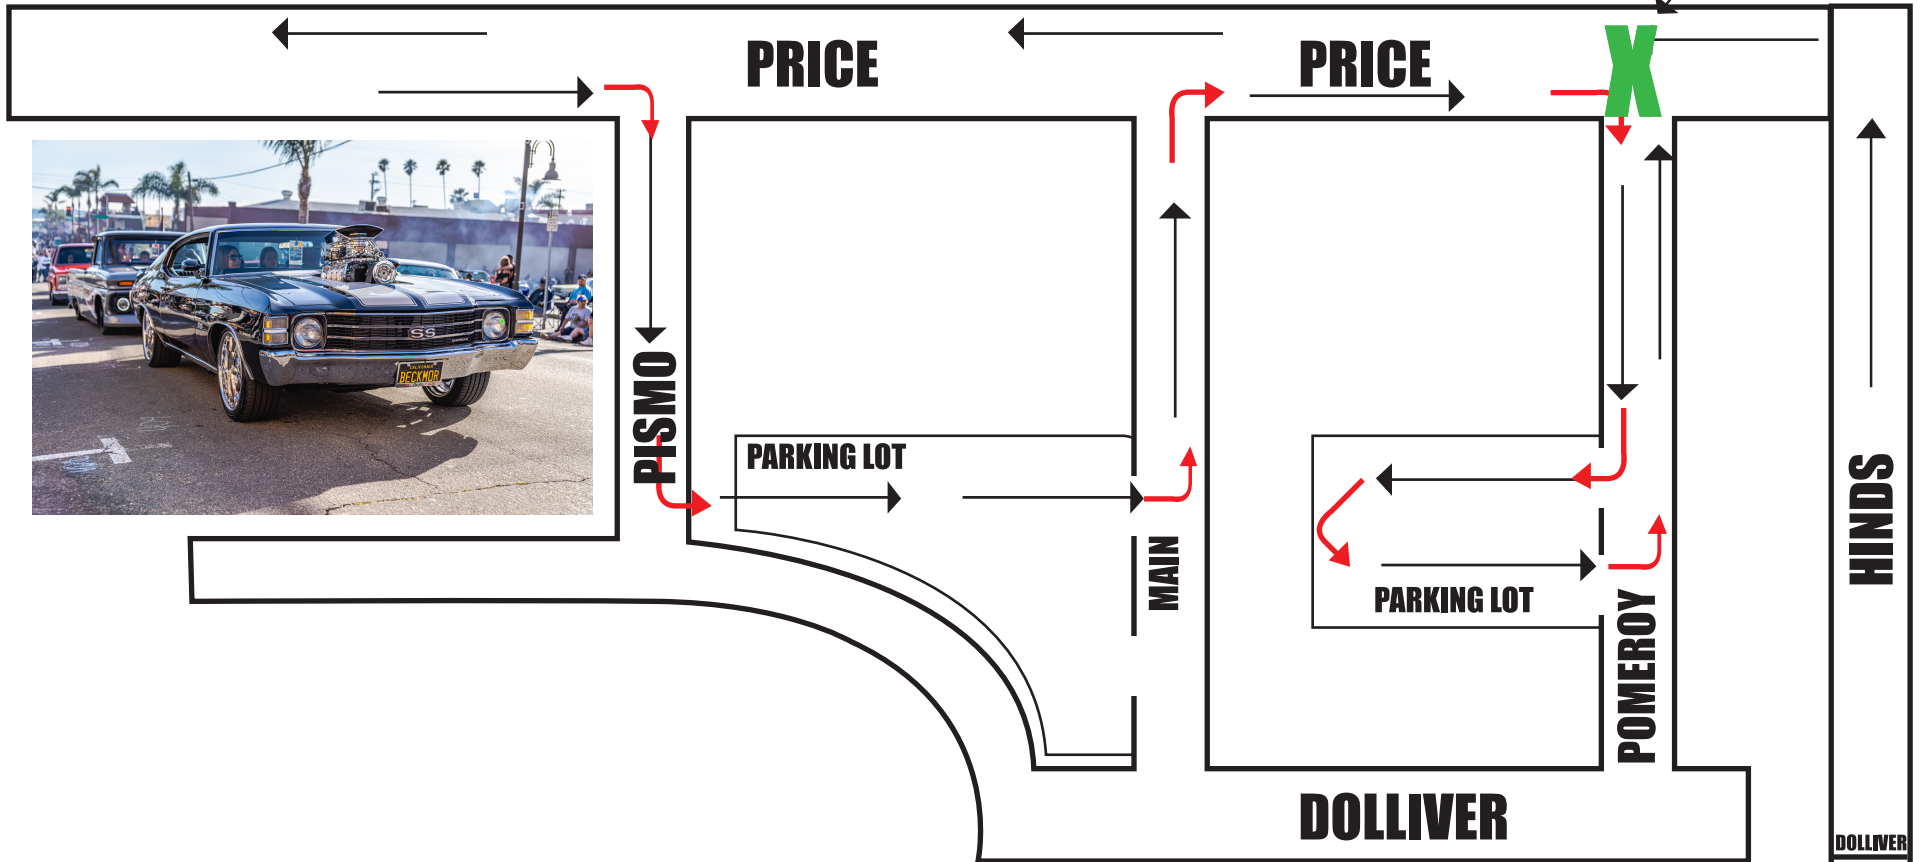

PISMO CRUISE ROUTE

CRUISE STAGING AREA
Staging Area

May 30th, 2026. Staging Starts on HINDS ST. at 5:15pm and Cruise Starts at 6:00 PM on PRICE ST.

2026 CRUISE ROUTE MAP

Cars with **Cruise Passes** will stage at Price & **Pomeroy**
Cruise is Saturday **May 30TH, 2026** Cruise passes must be displayed in front window before staging to be permitted in the cruise. **Staging begins at 5:15pm SHARP!**

The cruise route will head north on Price make a U-Turn at Harloe It will then head South to Main turning West on Main circle into the parking lot at Main & Dolliver then back onto Main and head East. The route will then continue South on Price to Pomeroy where you will head West on Pomeroy to the parking lot at Dolliver & Pomeroy, it will circle in there and head East onto Pomeroy and then back heading North on Price. This route will be continuous for two hours circling the same direction each time